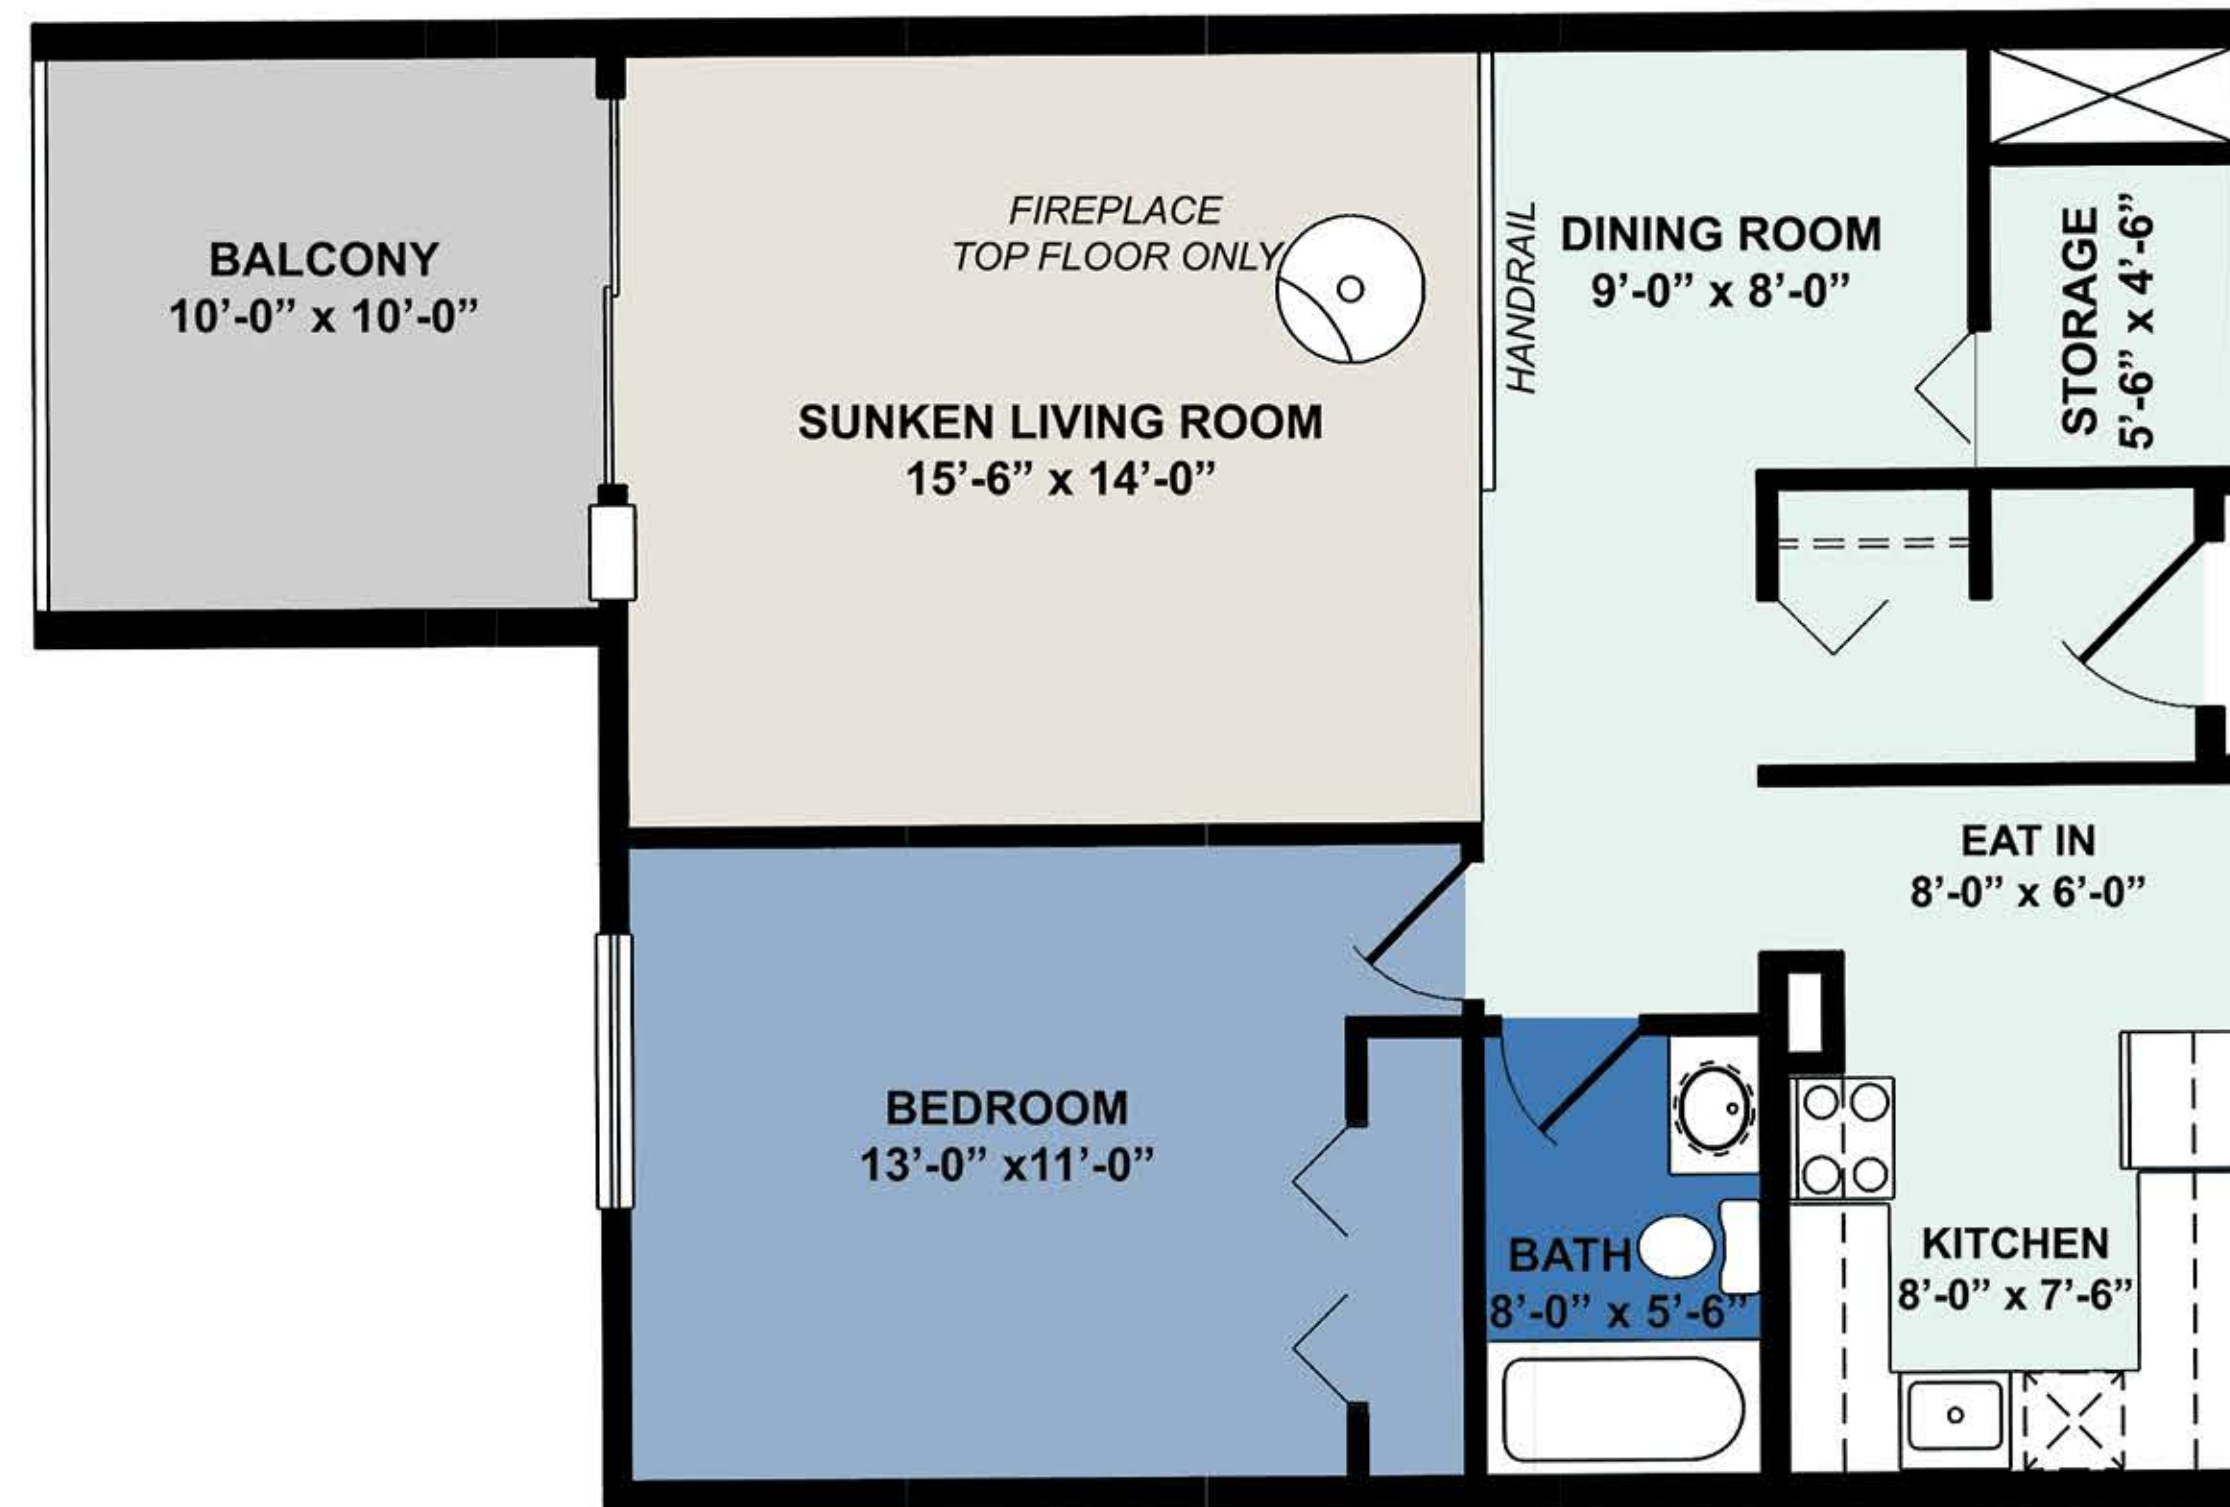

Shelard Manor

200 Adsum Drive, Winnipeg, Manitoba, R2P 0W7

TYPE C

754 sq feet

1 Bedroom with Balcony

- Sunken living room
- W/W plush carpet
- 7 ft. wide patio doors
- Fireplace on top floor suite only
- Guardrail in living room to define space and provide safety
- Solid concrete balcony
- In suite storage
- Sound proof floors, walls and ceiling
- Air conditioning
- Dishwasher
- Individual room controlled electric heat
- Video security entrance
- Vertical and horizontal blinds
- Fridge and stove
- Large windows
- East or West views