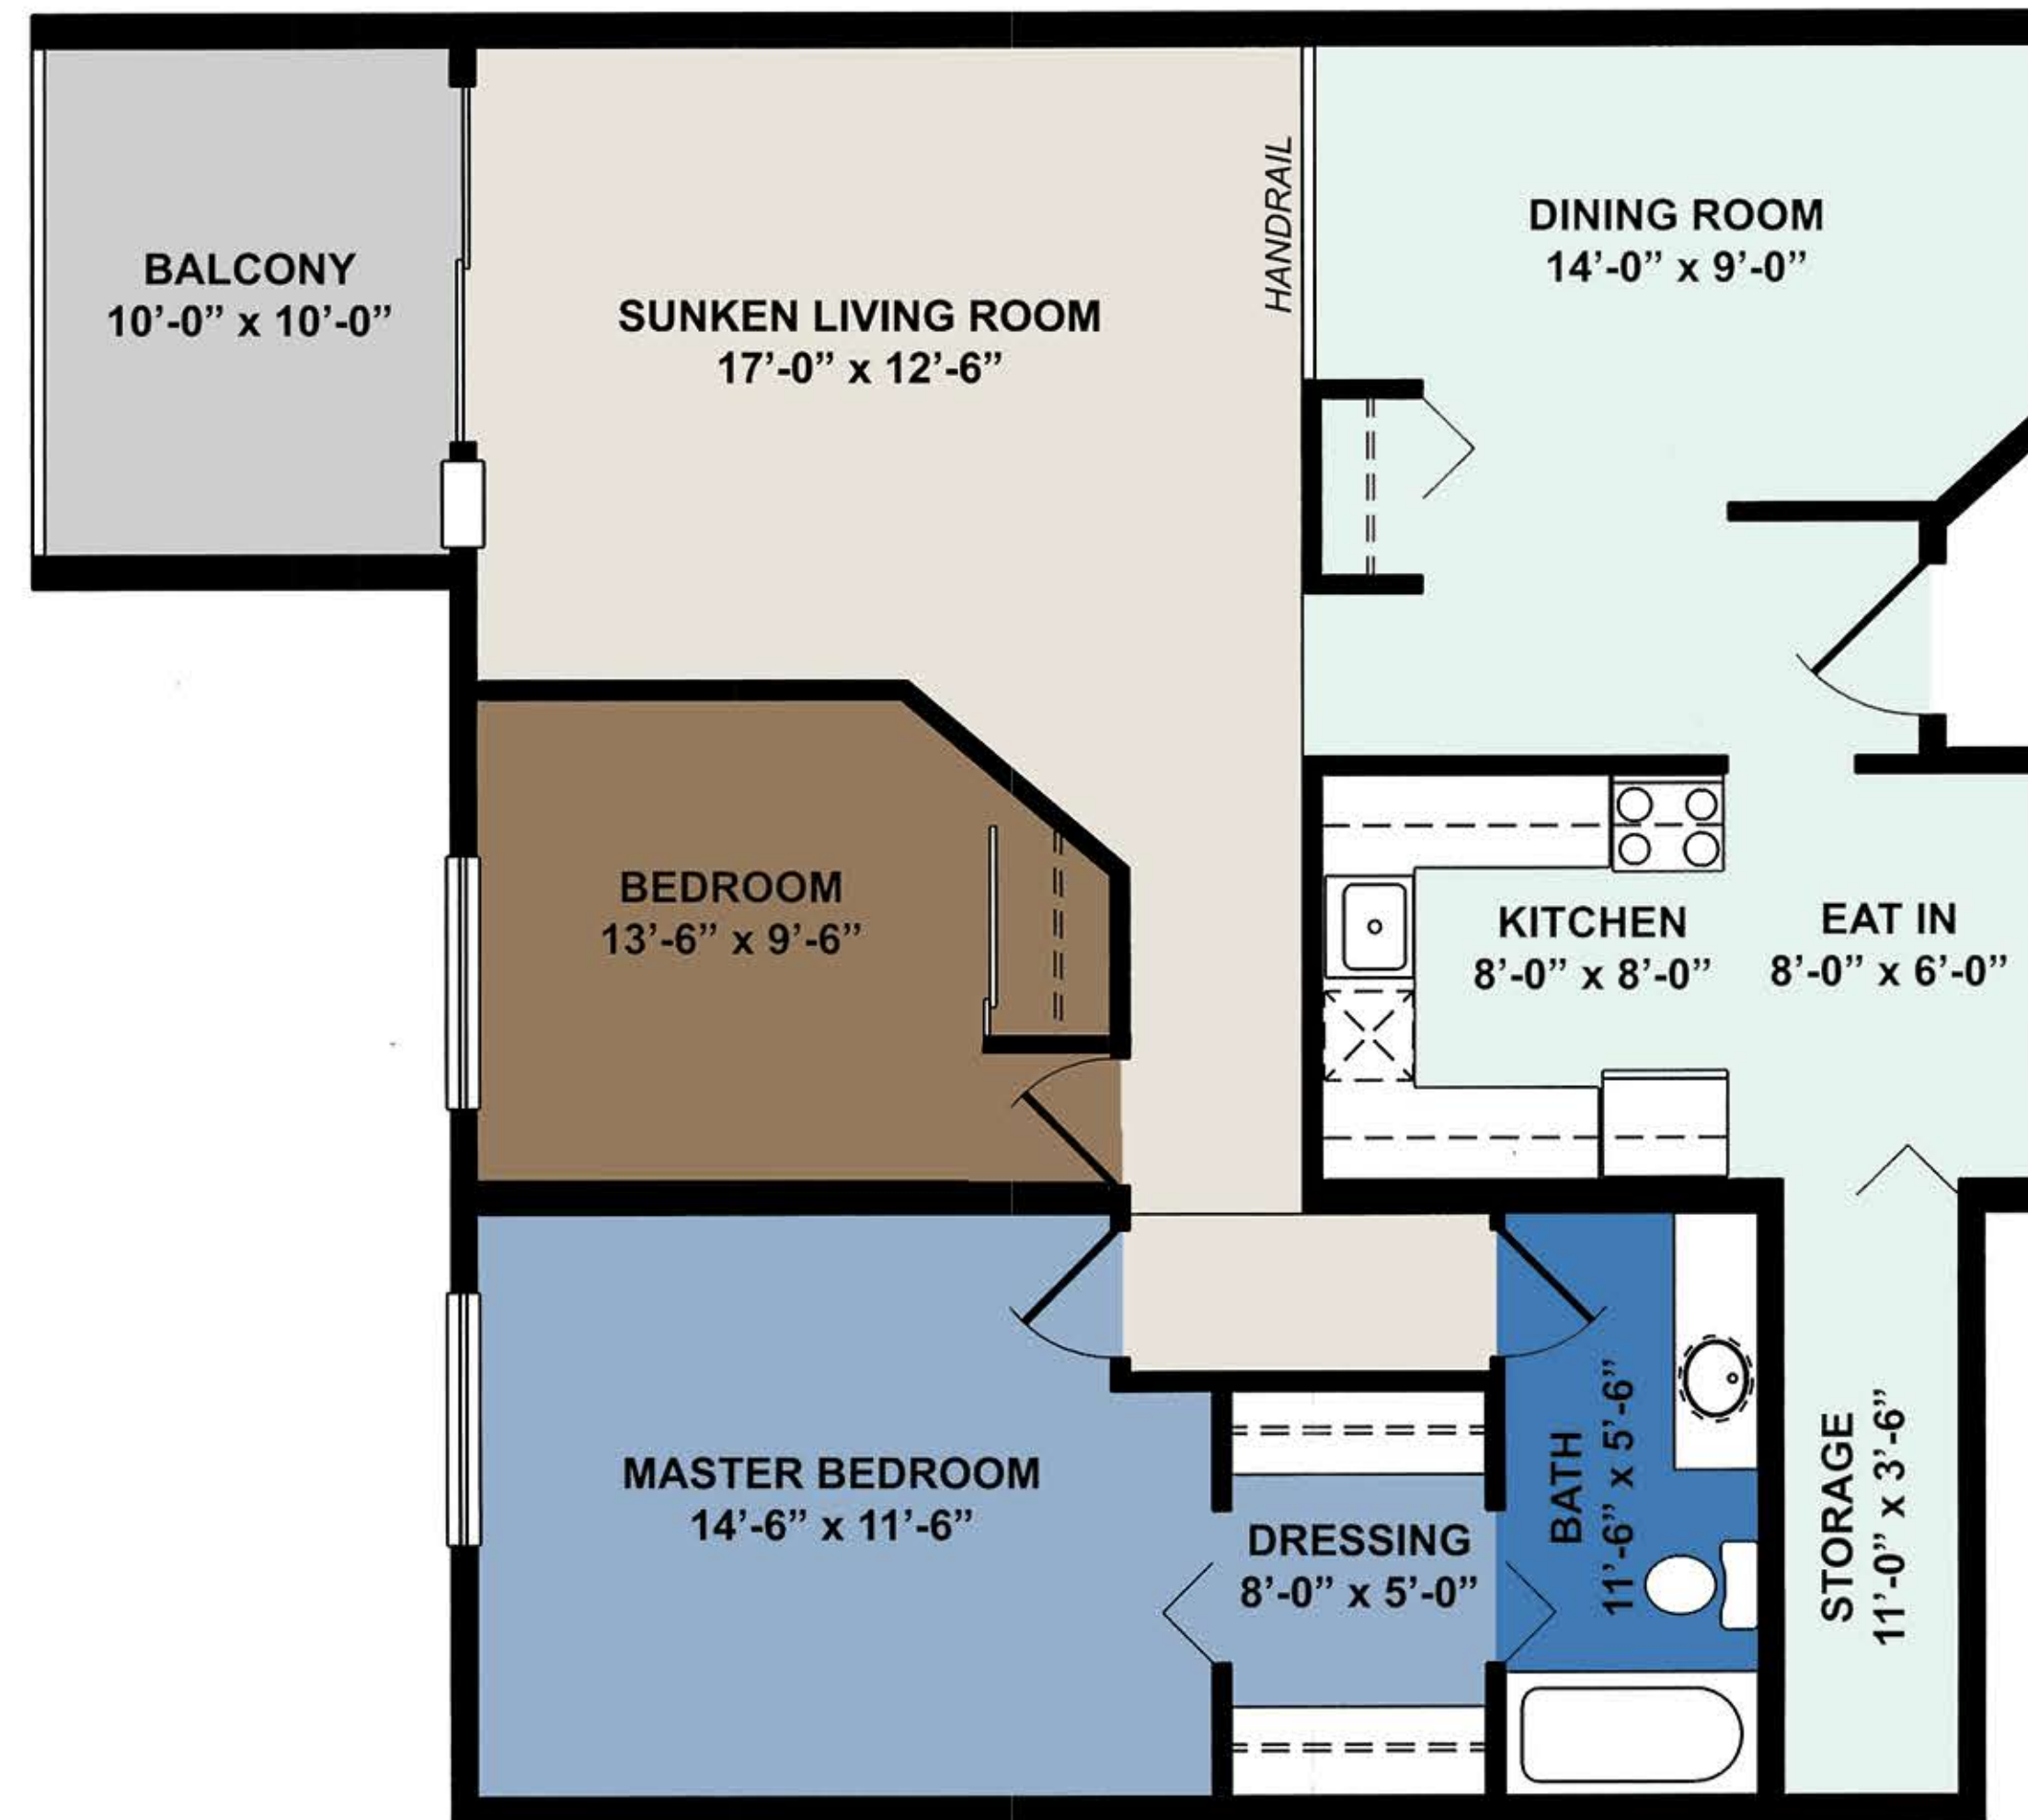

Shelard Manor

200 Adsum Drive, Winnipeg, Manitoba, R2P 0W7

TYPE B

1034 sq feet

2 Bedroom with Balcony

- Sunken living room
- W/W plush carpet
- 7 ft. wide patio doors
- Guardrail in living room to define space and provide safety
- Solid concrete balcony
- In suite storage
- Sound proof floors, walls and ceiling
- Air conditioning
- Dishwasher
- Individual room controlled electric heat
- Video security entrance
- Vertical and horizontal blinds
- Fridge and stove
- Large windows
- East or West views